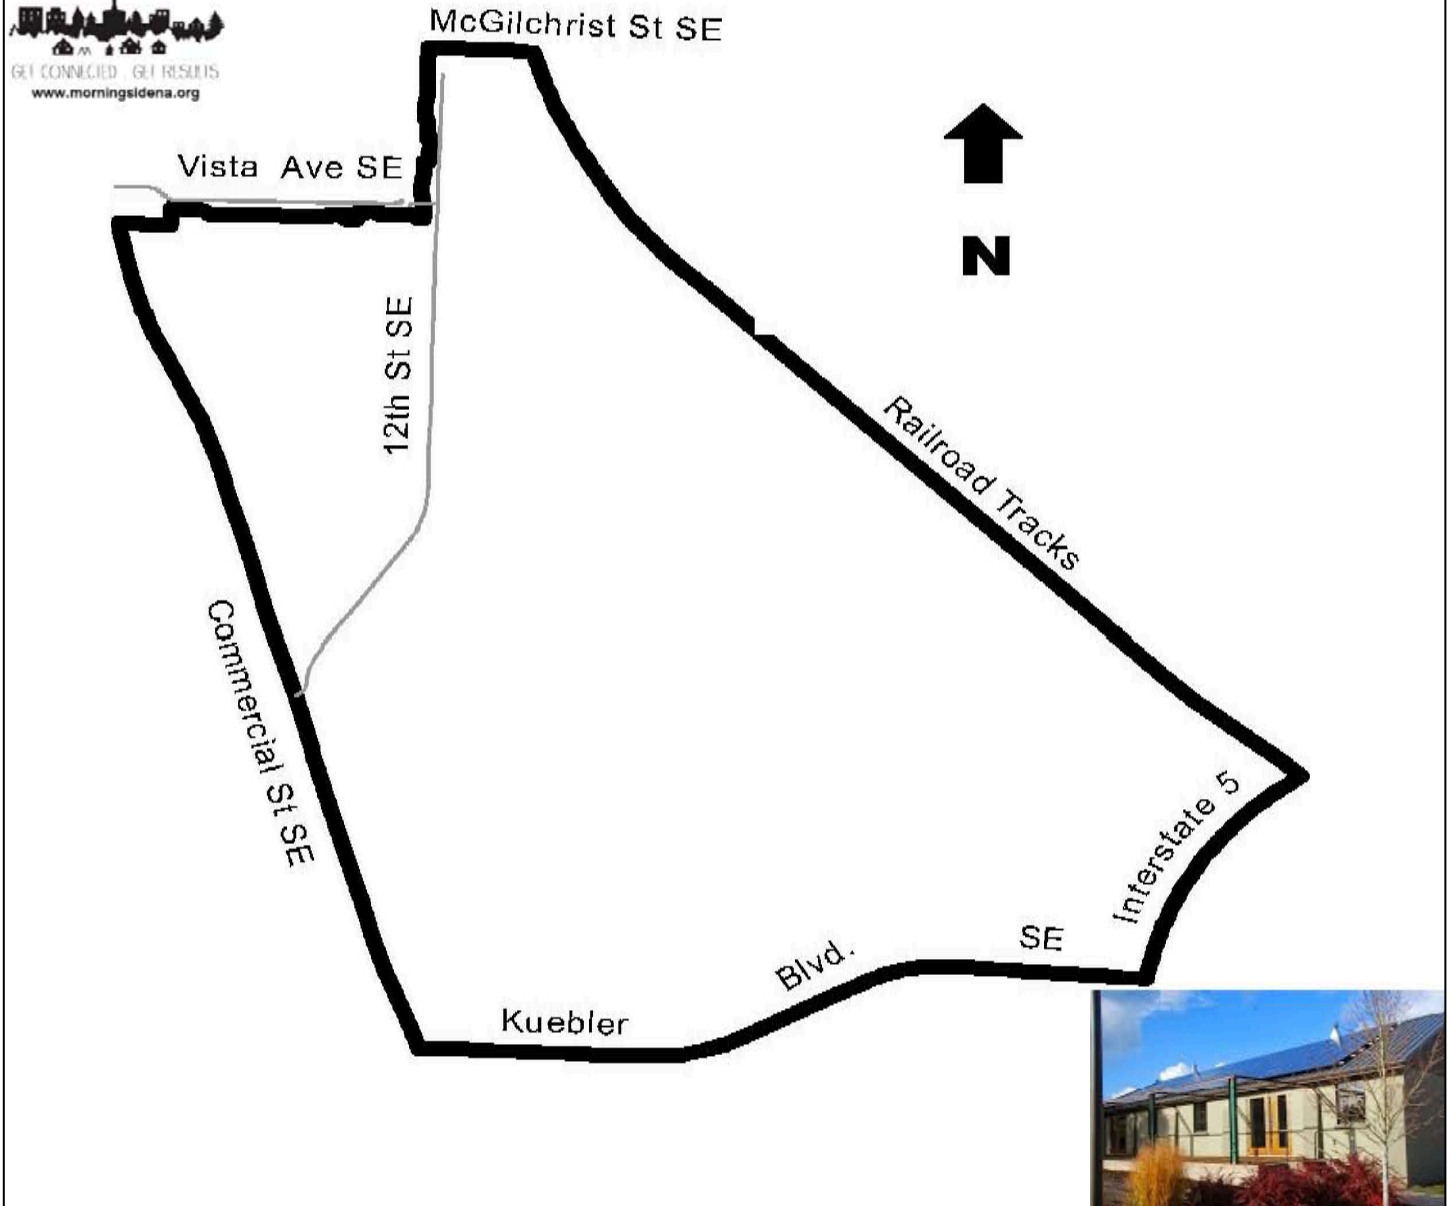

MORNINGSIDE NEIGHBORHOOD ASSOCIATION MAP

Painter's Hall 3911 Village Center Drive SE

DIRECTIONS:

Starting from Fred Meyer

- **Head southeast on Commercial St SE toward Madrona Ave SE**
- **Turn left at the 1st cross street onto Madrona Ave SE**
- **Turn right onto Fairview Industrial Dr SE**
- **Turn right onto Lindburg Rd**
- **Turn right onto Village Center Dr SE (Destination will be on the right)**